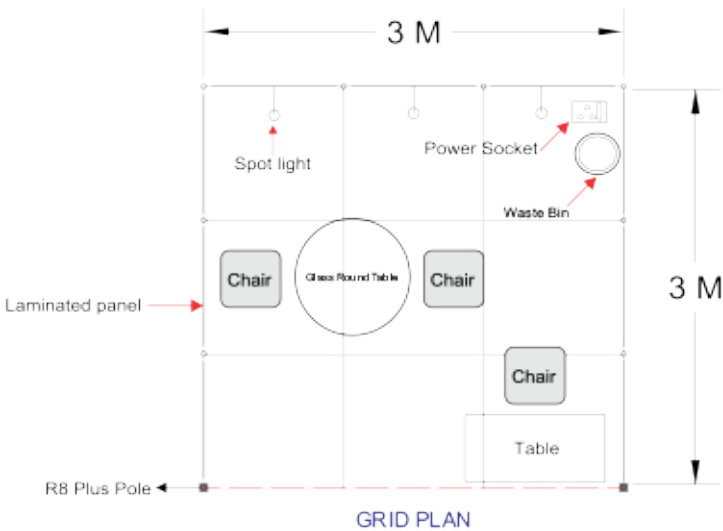

9 Sqm. Stall Oneside open

** Color of Name Board, Booth & Path carpet may get vary