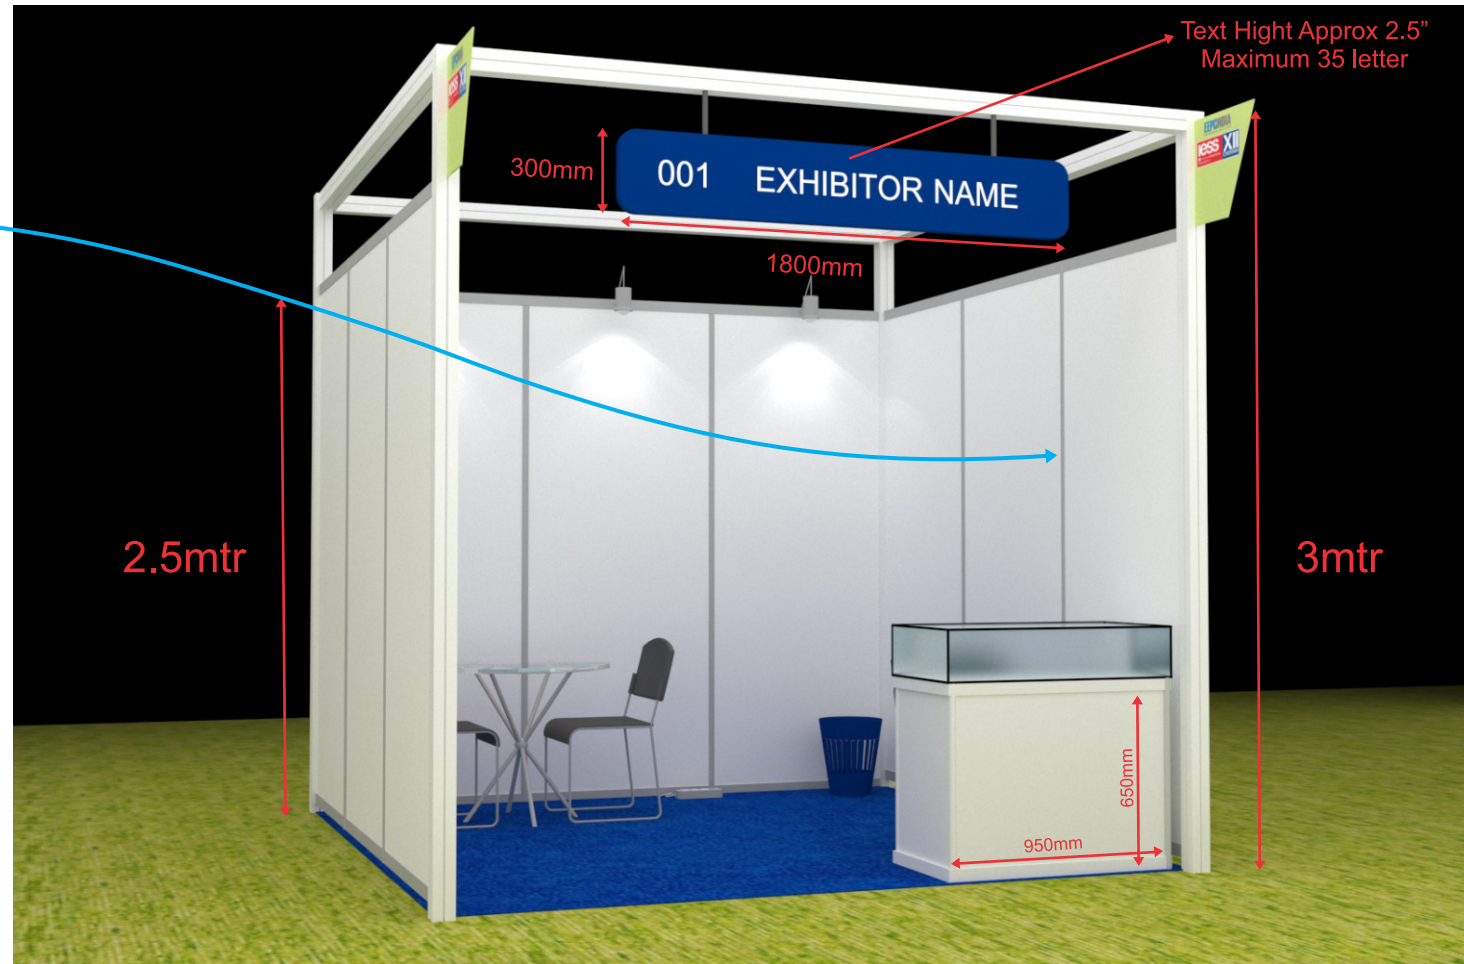

9 Sqm. Stall Oneside open

** Color of Name Board, Booth & Path carpet may get vary