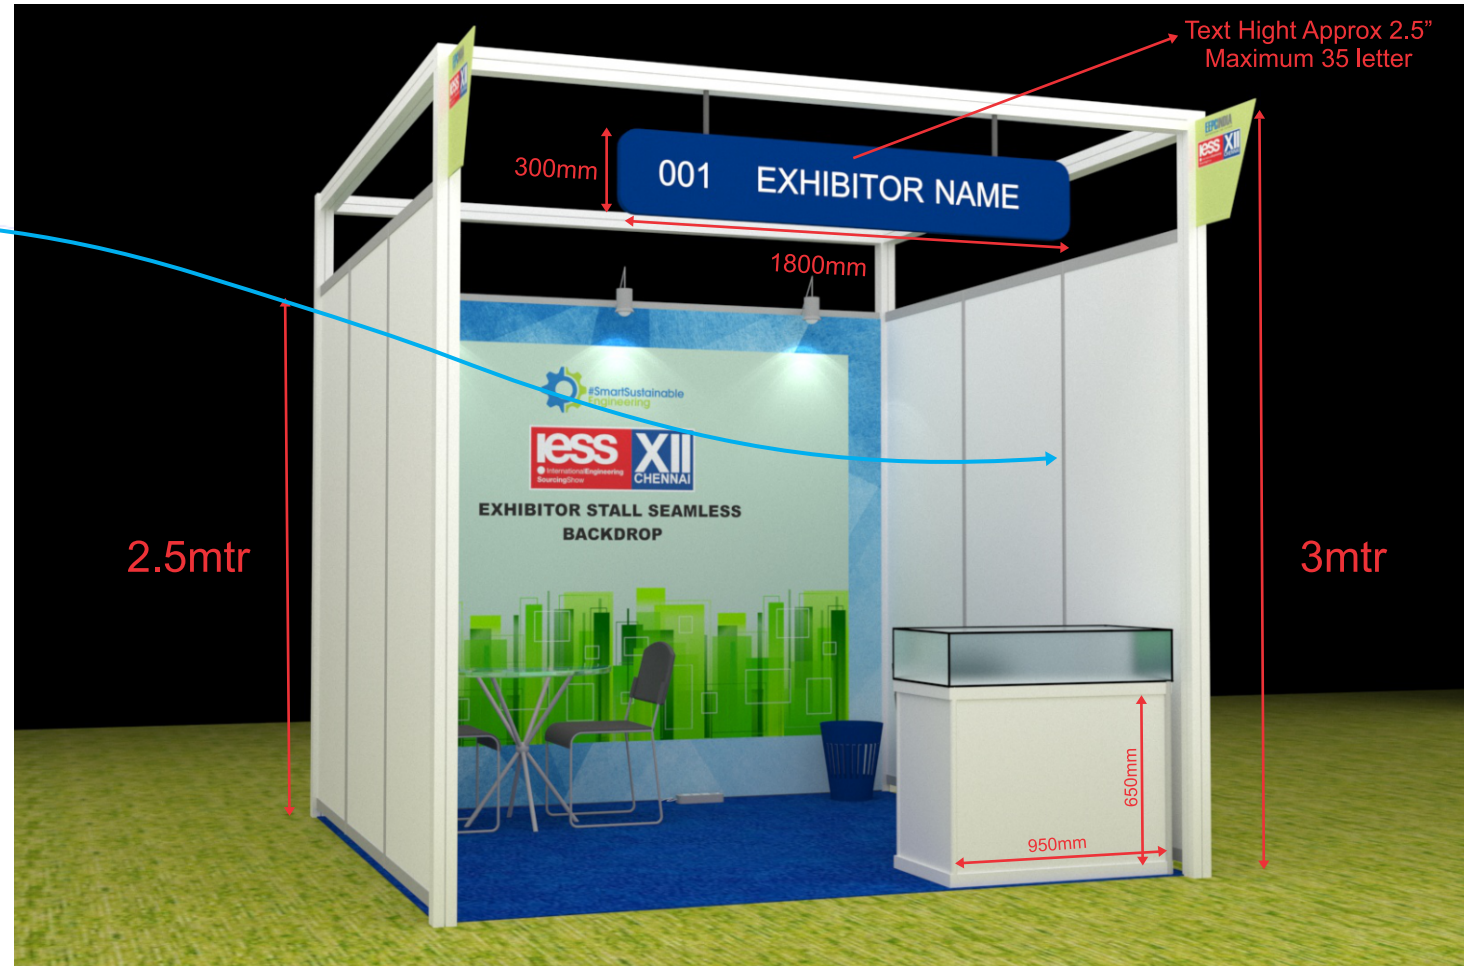

9 Sqm. Stall Oneside open

** Color of Name Board, Booth & Path carpet may get vary