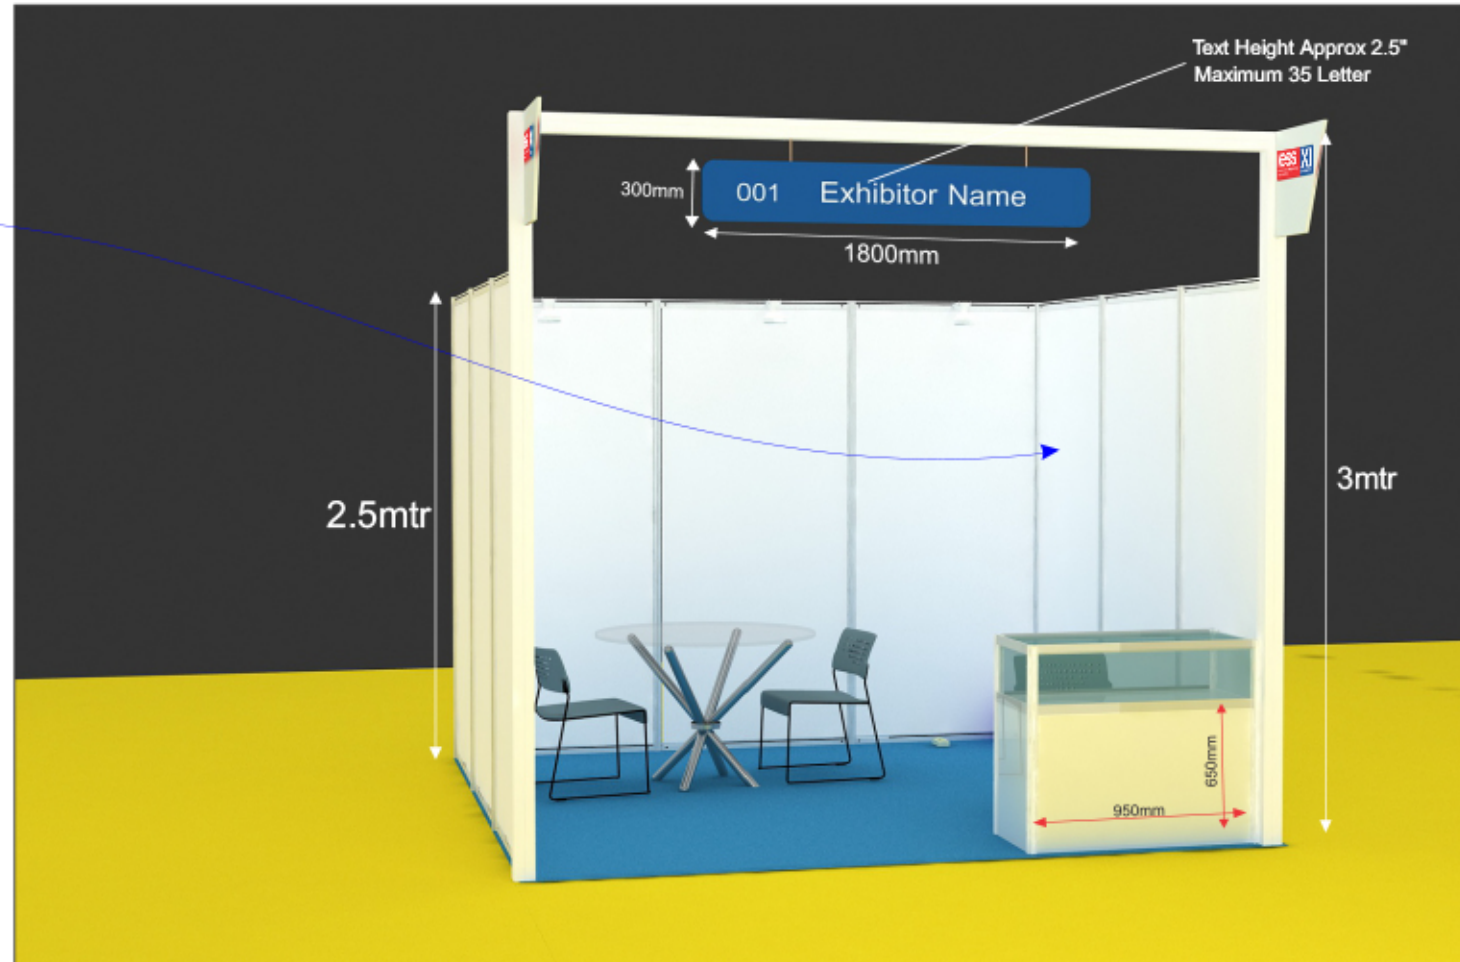

# 9 Sqm. Stall Oneside open

\*\* Colour of Name board & Pathway carpet may get vary