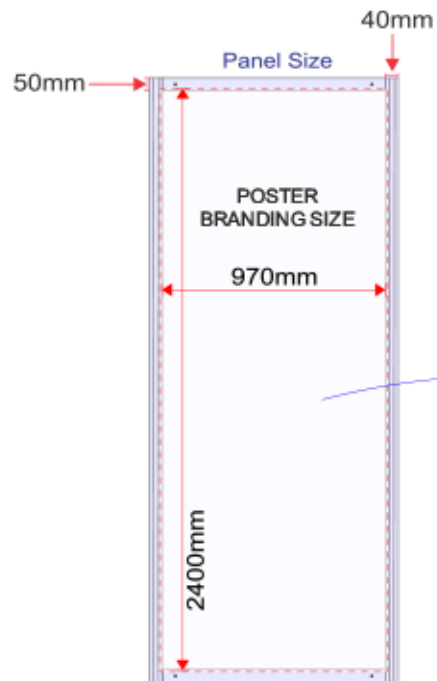

# 9 Sqm. Stall Oneside open

\*\* Colour of Name board & Pathway carpet may get vary