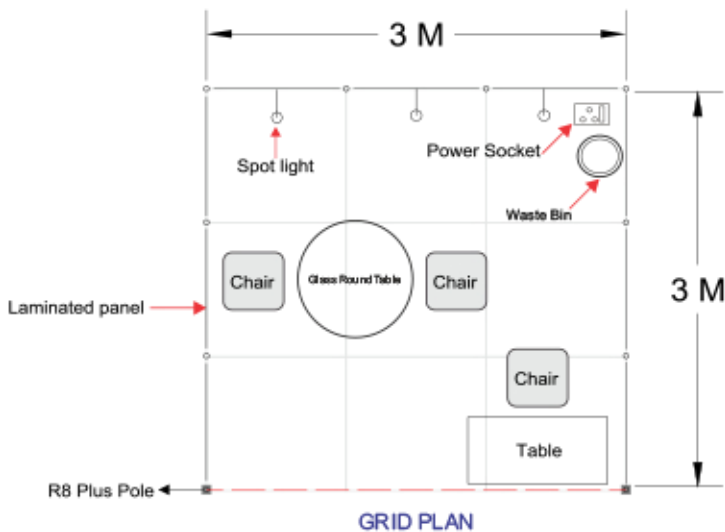

# 9 Sqm. Stall Oneside open

\*\* Colour of Name board & Pathway carpet may get vary