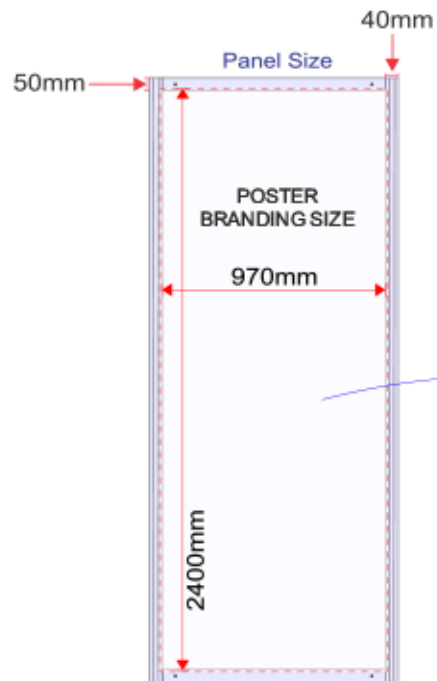

9 Sqm. Stall Oneside open

** Colour of Name board & Pathway carpet may get vary