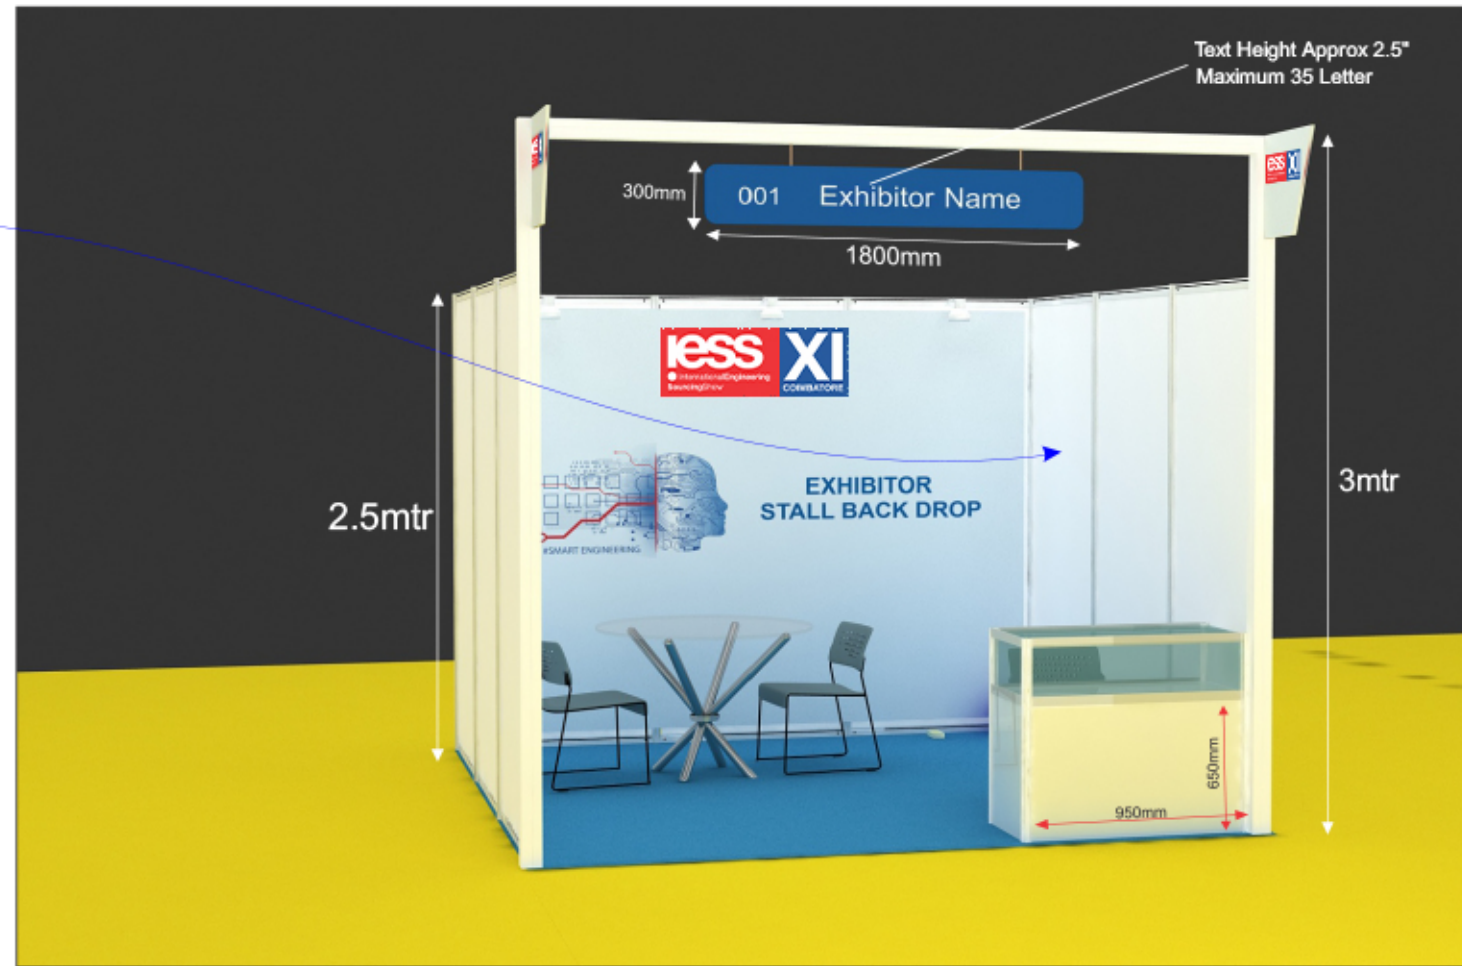

9 Sqm. Stall Oneside open

** Colour of Name board & Pathway carpet may get vary