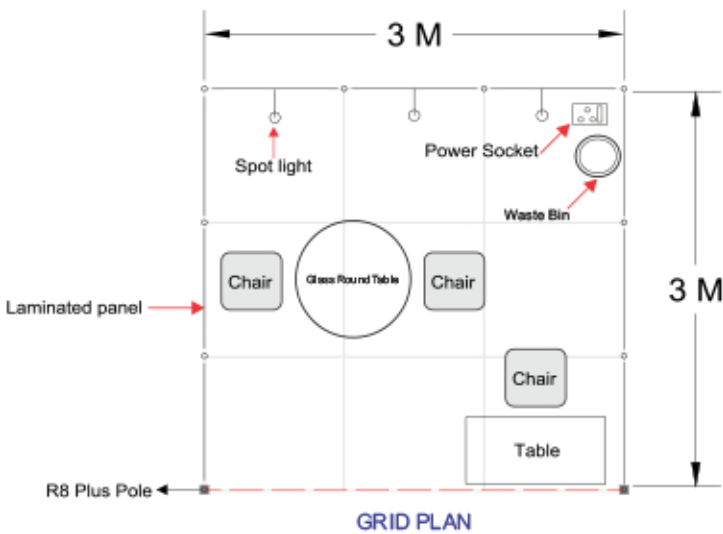

9 Sqm. Stall Oneside open

** Colour of Name board & Pathway carpet may get vary