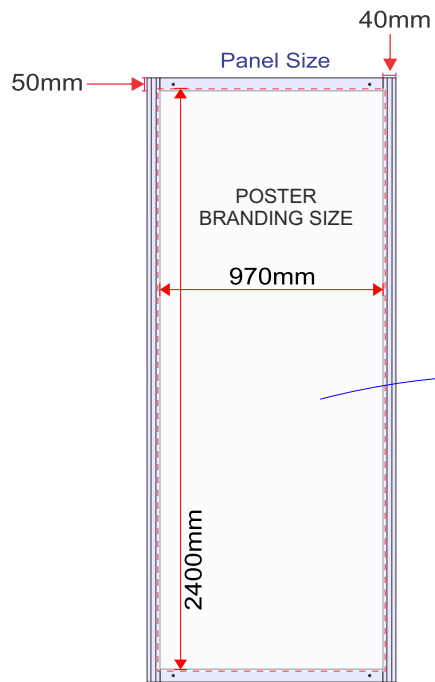

# 9 Sqm. Stall Oneside open

\*\* Colour of Name board & Pathway carpet may get vary