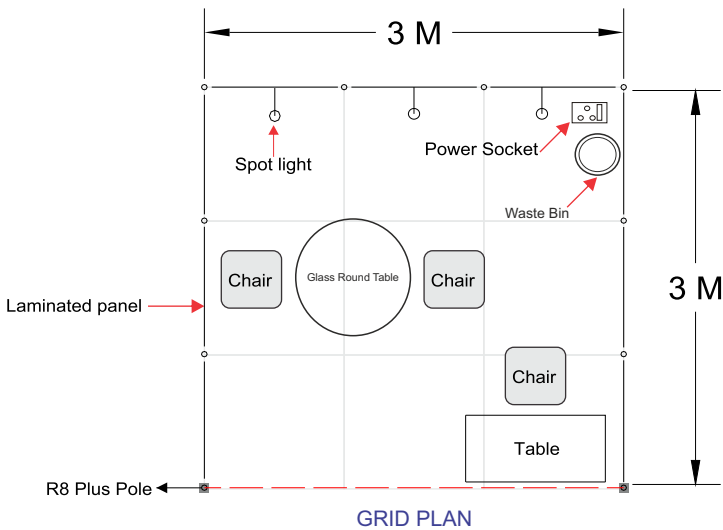

# 9 Sqm. Stall Oneside open

\*\* Colour of Name board & Pathway carpet may get vary