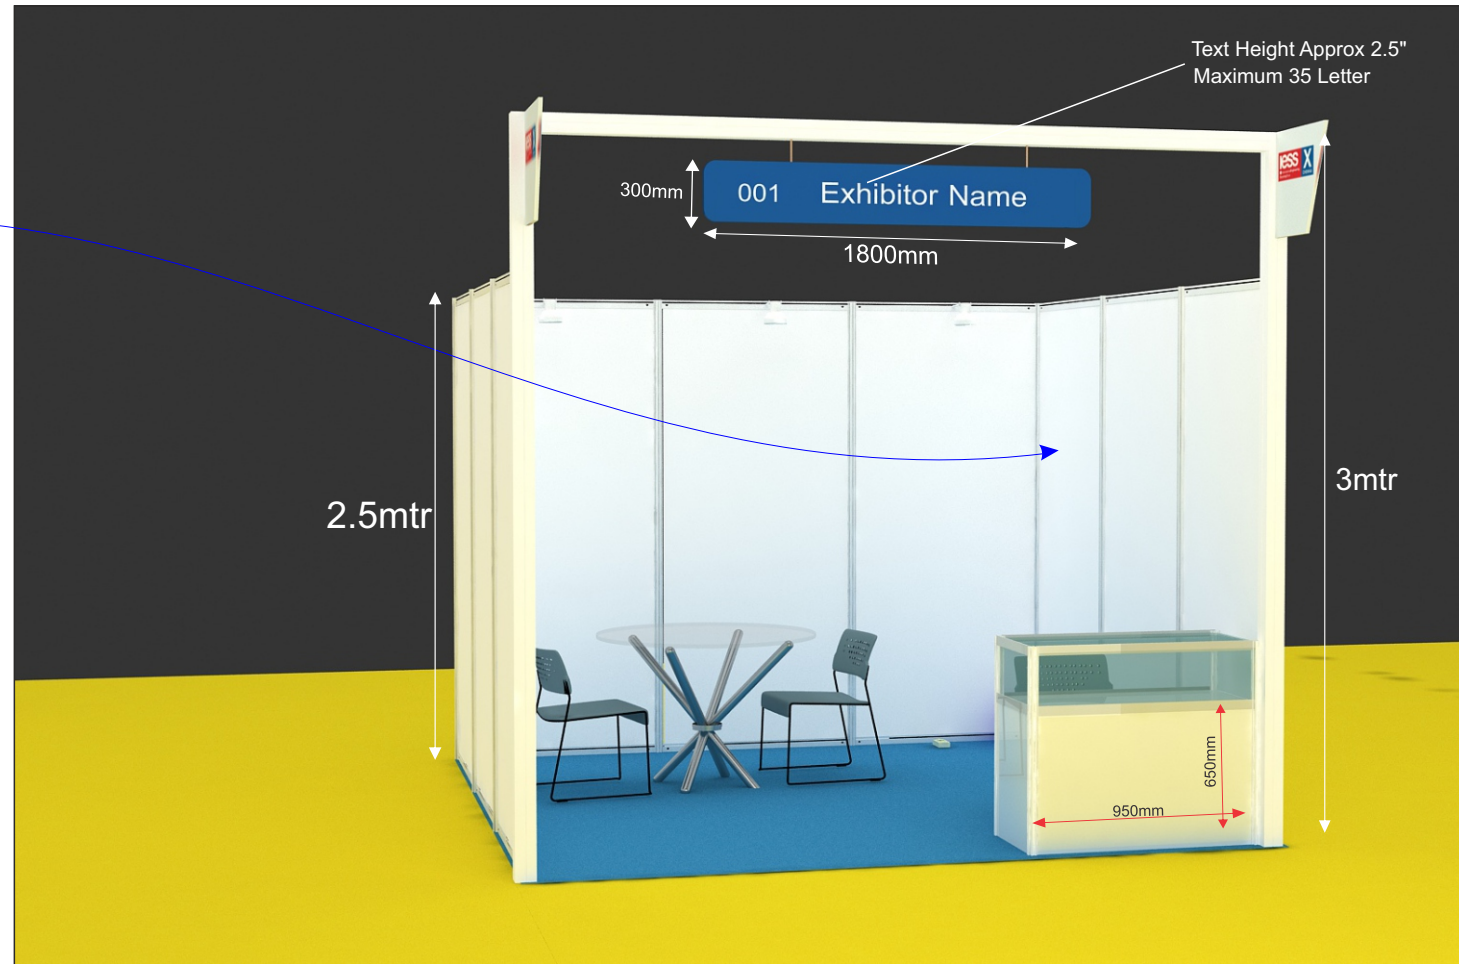

# 9 Sqm. Stall Oneside open

\*\* Colour of Name board & Pathway carpet may get vary